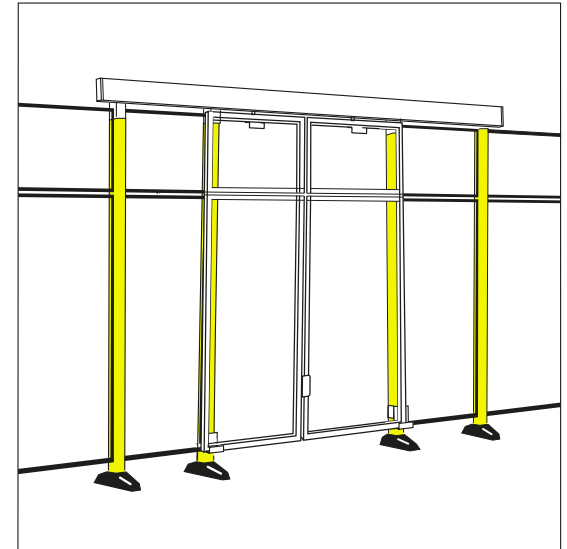

# AXELENT X-GUARD D42-XXX290B

20160202

**B40-4F**  
x 4

x 1A

x 2B

x 3C

x 2D

x 1E