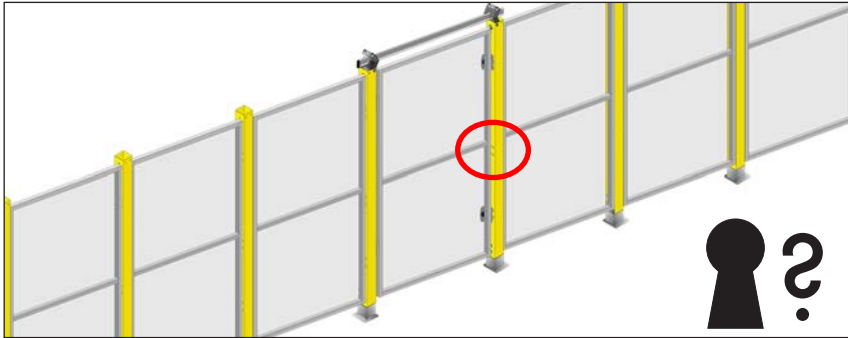

AXELENT X-GUARD D30-XXX150A

Axelent X-Guard Assembly Guide D30-XXX150A