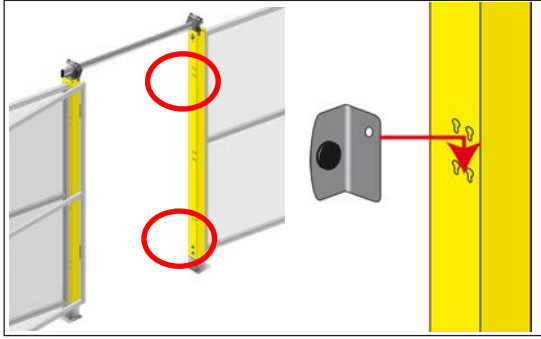

AXELENT X-GUARD D30-XXX150A

Axelent X-Guard Assembly Guide D30-XXX150A